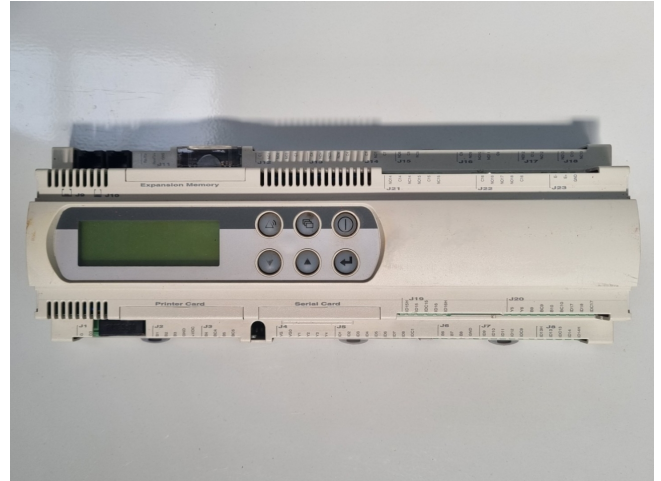

Carel PCO2DA0BL0

Specifications

Merke	Carel
Art	PCO2DA0BL0
Remarks	320x220x70 mm (LxWxH)
Stock	1

Description

Used Carel PCO2DA0BL0

Gebrauchter Carel
PCO2DA0BL0-Controller. Rev. 1.309.